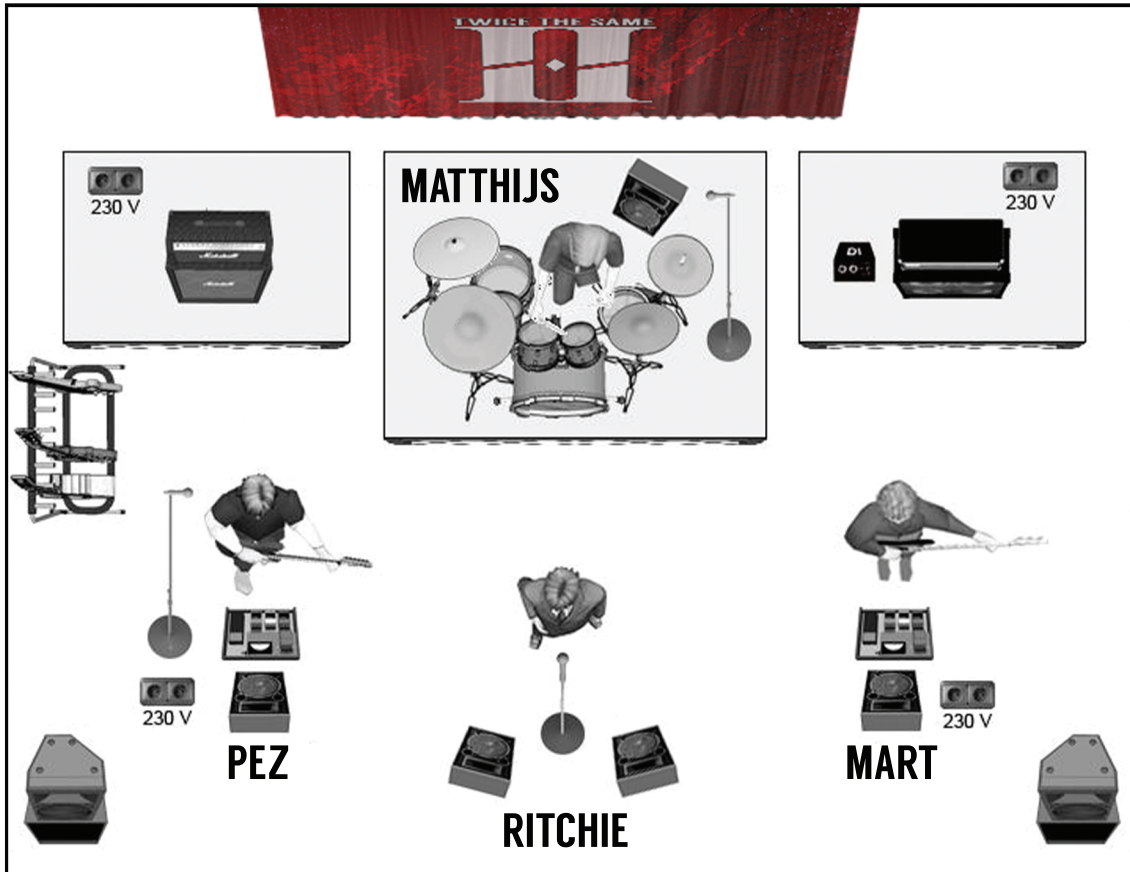

TWICE THE SAME

TECHNICAL RIDER

STAGE PLAN

LINE-UP

RITCHIE LEE - VOCALS

PERRY "PEZ" BOERSEN - LEAD GUITAR/BACKING VOCALS

MART SCHIJF - BASS GUITAR

MATTHIJS HELING - DRUMS/BACKING VOCALS

INPUT LIST

1. KICK

2. SNARE

3. HI-HAT

4. RACK TOM 1

5. RACK TOM 2

6. FLOOR TOM 1

7. FLOORTOM 2

8. OVERHEAD L

9. OVERHEAD R

10. BASS AMP (DI)

11. GUITAR AMP (MIC)

12. LEAD VOCALS (MIC)

13. BACKING VOCALS (MIC)

14. BACKING VOCALS (MIC)